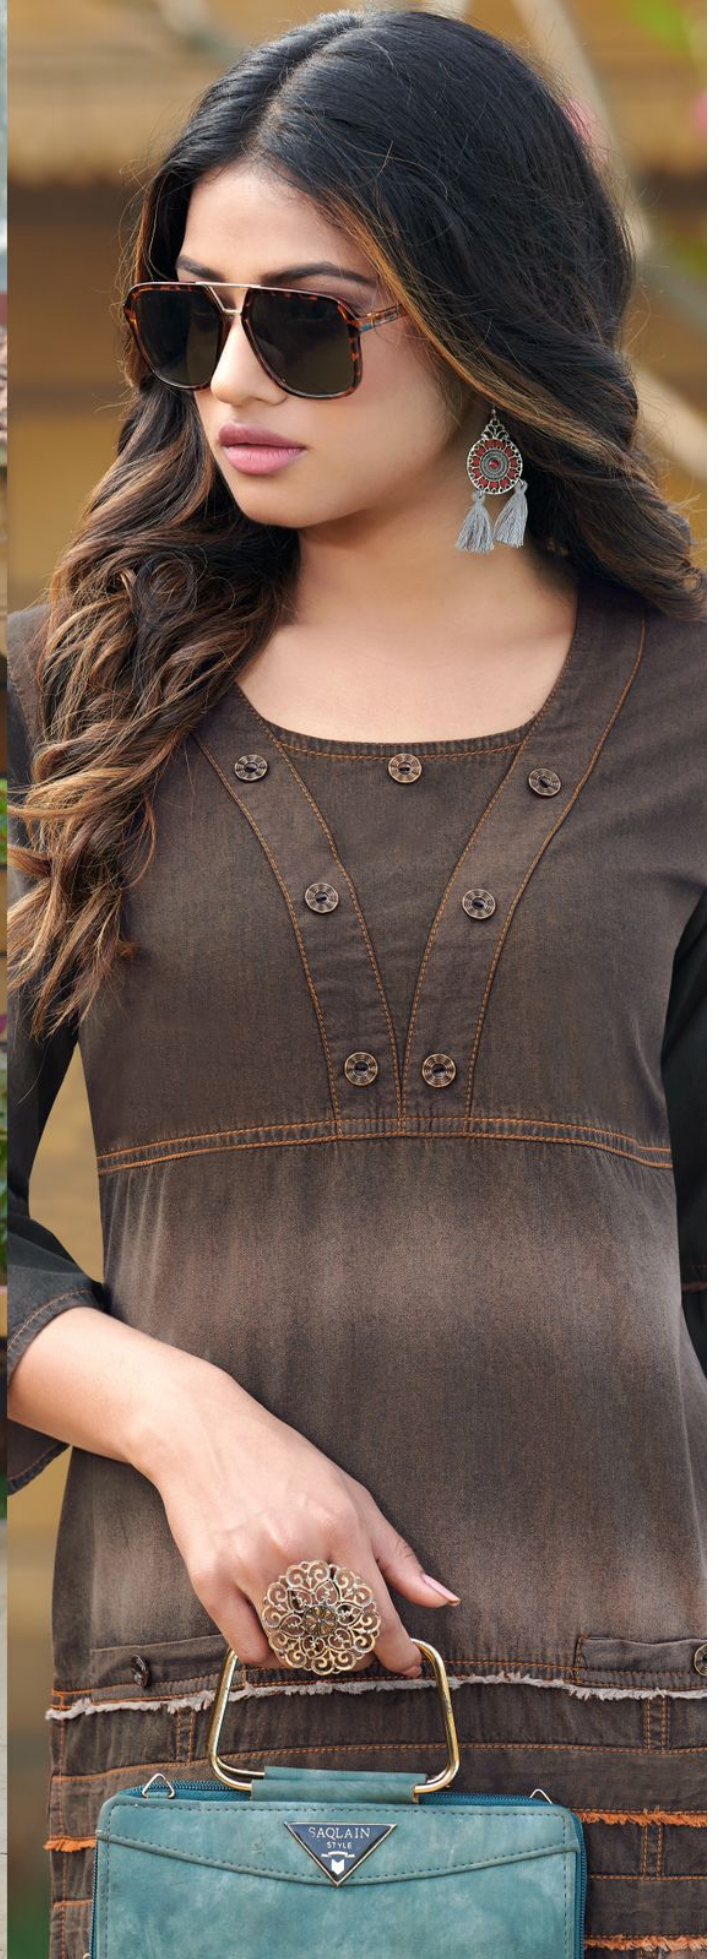

OUTSTANDING COLLECTION WITH
NEW DIFFERENT COLOR SHADES.

D. NO - 1038

Kumbh Capture
DENIME

D. NO - 1040

Kumbh Capture
DENIME

Seriema

 *Seriema*[®]

A woman with long dark hair and sunglasses stands on a blue metal staircase. She is wearing a dark denim dress with a collar, a buttoned placket, and two chest pockets. She is also wearing white sneakers with a black and white checkered pattern on the side and a small tan woven bag. The background is filled with lush green foliage.