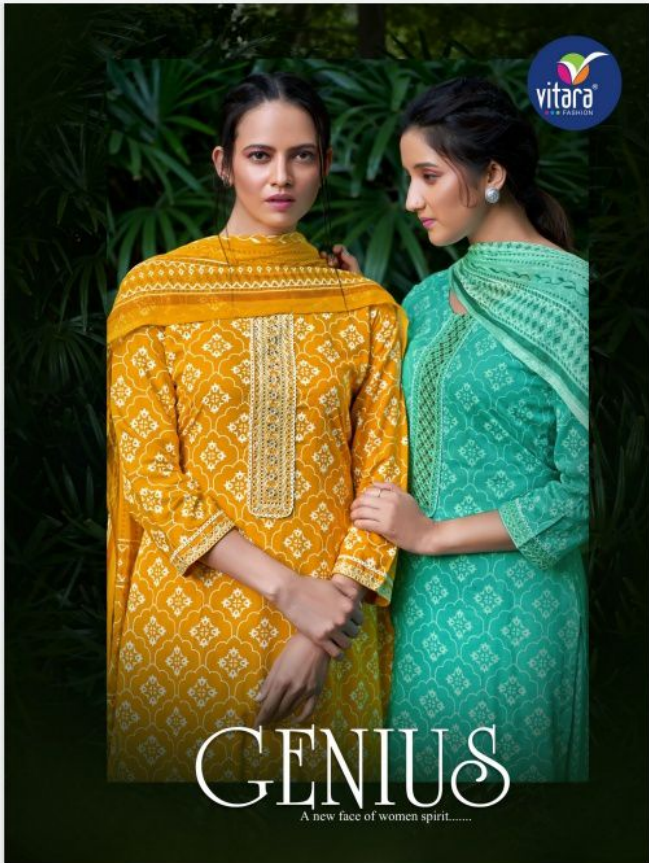

# GENIUS

A new face of women spirit.....

LOUNGING  
*in*  
**LUXE**  
Soft hand of light cotton makes  
it ideal for the season  
CS 01

# GENIUS

A new face of women spirit.....