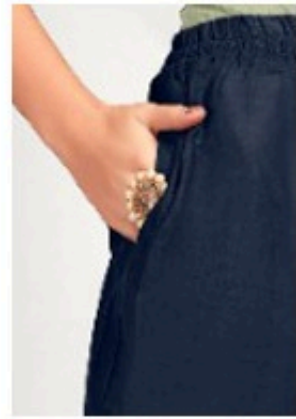

2414

2414

D.NO. 2513

**PEP PANT**  
With Mobile Pocket

**Pant**

**Mobile Pocket**

LATEST FASHION > HI-QUALITY > LOWEST PRICE

Size: M. L. XL. 2XL

D.NO. 2512

**PEP PANT**

With Mobile Pocket

**Pant**

**Mobile Pocket**

LATEST FASHION > HI-QUALITY > LOWEST PRICE

Size: M. L. XL. 2XL

D.NO. 2510

PEP PANT

With Mobile Pocket

Pant

Mobile Pocket

LATEST FASHION > HI-QUALITY > LOWEST PRICE

Size: M. L. XL. 2XL

D.NO. 2508

PEP PANT