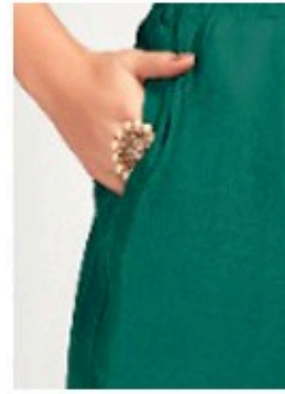

With Mobile Pocket

Pant

Mobile Pocket

LATEST FASHION > HI-QUALITY > LOWEST PRICE

Size: M. L. XL. 2XL

**With Mobile Pocket**

2506

LATEST FASHION > HI-QUALITY > LOWEST PRICE

D.NO. 2501  
**PEP PANT**  
With Mobile Pocket

**Pant**

**Mobile Pocket**

Size: M. L. XL. 2XL