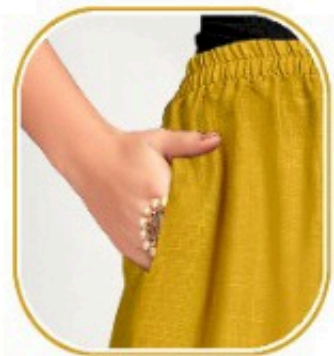

2414

2414

D.NO. 2513

**PEP PANT**  
With Mobile Pocket

**Pant**

**Mobile Pocket**

LATEST FASHION > HI-QUALITY > LOWEST PRICE

Size: M. L. XL. 2XL

D.NO. 2512

**PEP PANT**

With Mobile Pocket

**Pant**

**Mobile Pocket**

LATEST FASHION > HI-QUALITY > LOWEST PRICE

Size: M. L. XL. 2XL

D.NO. 2510

PEP PANT

With Mobile Pocket

Pant

Mobile Pocket

LATEST FASHION > HI-QUALITY > LOWEST PRICE

Size: M. L. XL. 2XL

D.NO. 2508

PEP PANT