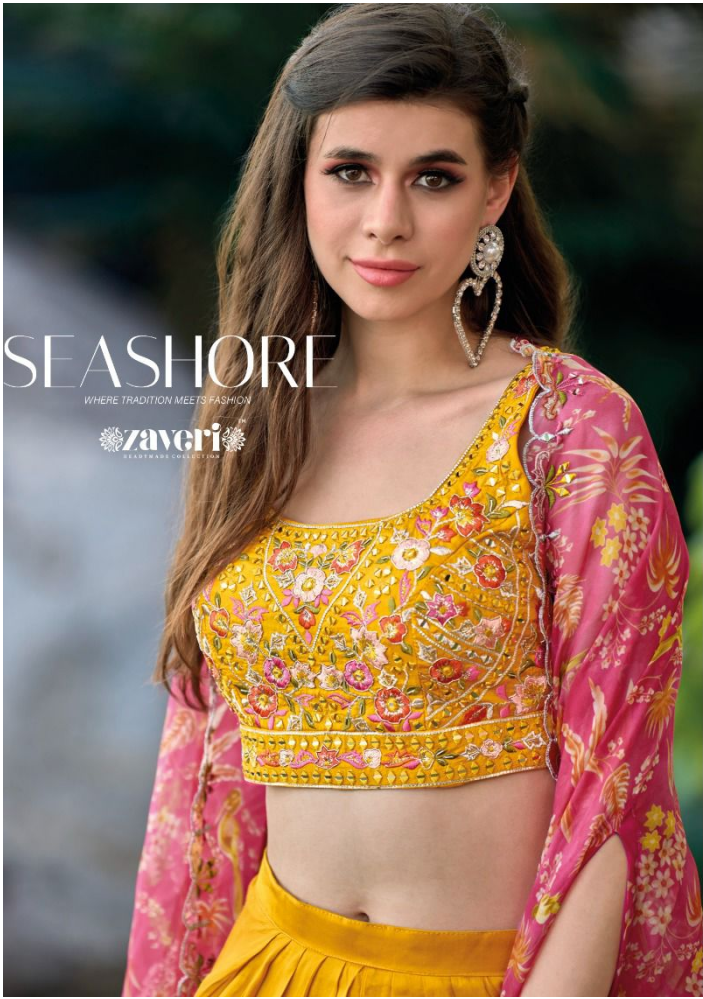

zaveriTM
READY-MADE COLLECTION

LIANA

Z - 1134

Z - 1135

Z - 1136

Z - 1137

zaveriTM
READY-MADE COLLECTION

LIANA

zaveriTM
HANDMADE COLLECTION
**THE
COOL
ISSUE**

CREATOR
MAKE PEOPLE FALL IN LOVE WITH YOUR CLOTHES

zaveri
DESIGNER COLLECTION
Z - 1136

SOULMATES

LIFE IS NOT PERFECT BUT YOUR OUTFIT CAN BE

Z - 1137