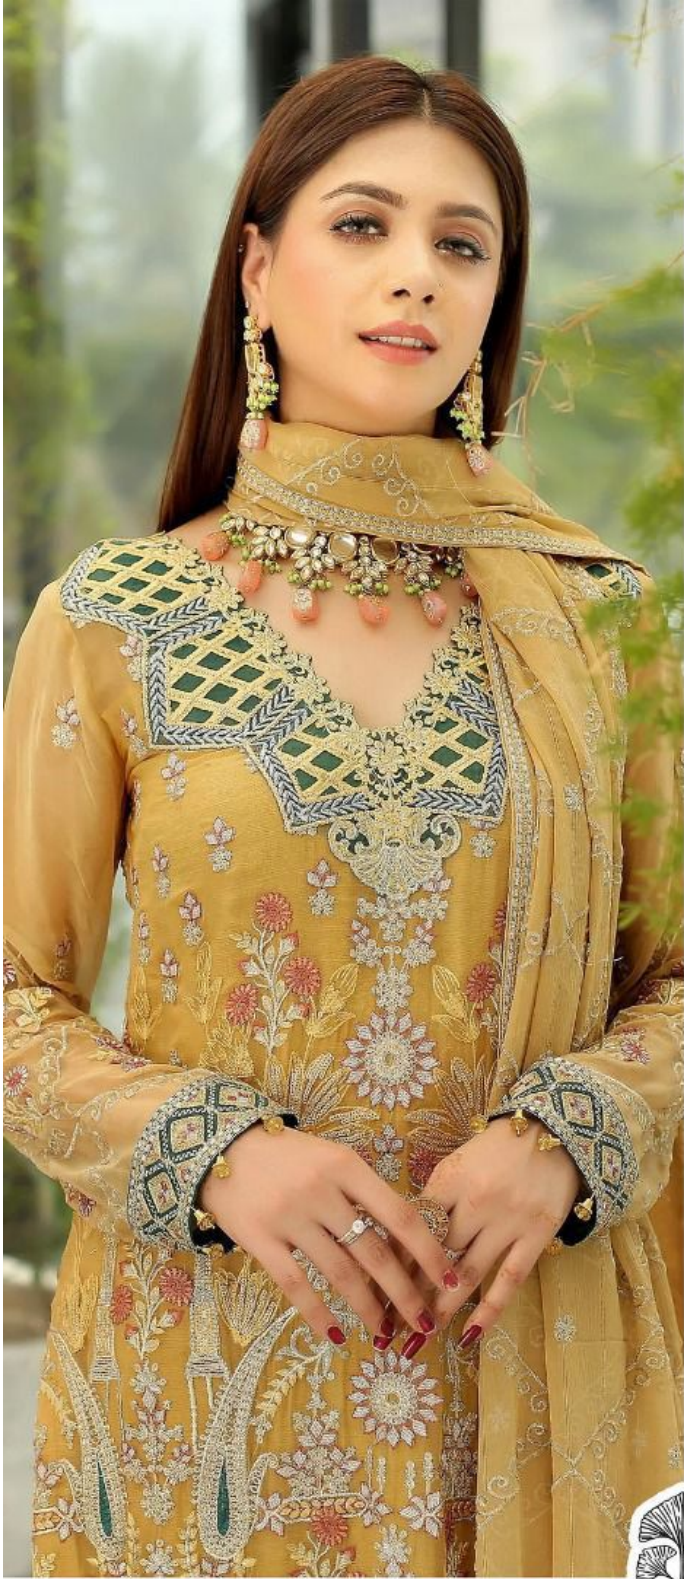

MARYAM
Vol-1

ZAHA

D.No.10092

TOP

Fox Georgette
with Embroidery

BOTTOM-INNER

Dull santoon

DUPATTA

Nazmin
with Embroidery

MARYAM Vol-1
TOP Fox Georgette with Embroidery
ZAHA
D.No.10092
BOTTOM-INNER Dull saratoon
DUPATTA Nazmin with Embroidery

MARYAM
Vol-1

ZAHA

D.No.10092

TOP

Fox Georgette
with Embroidery

BOTTOM-INNER

Dull santoon

DUPATTA

Nazmin
with Embroidery