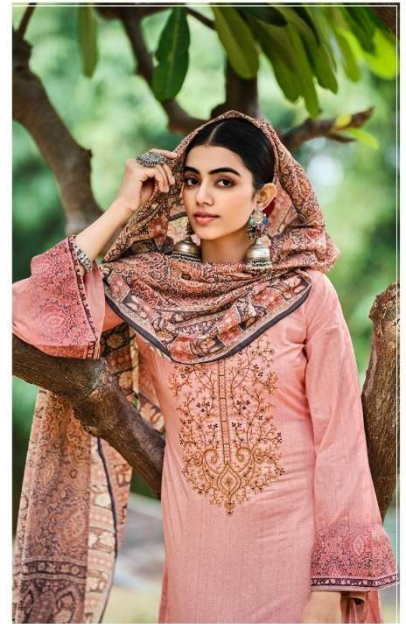

• BRINGS PRIDE *Enchanting fashion*

1001

-