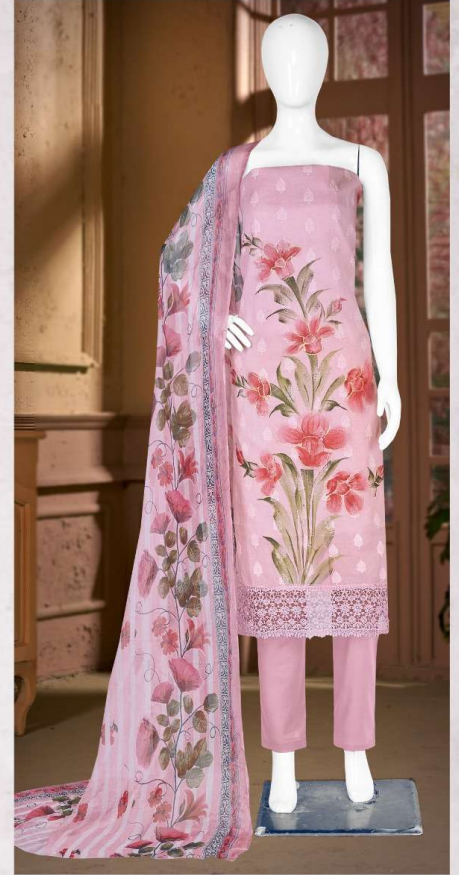

Gipson®

Lamborghini

D.NO. :- 2733

**TOP :- PURE COTTON ORGANDY
SCHIFFLI WITH HANDPRINT**

**INNER & BOTTOM :- PURE COTTON
SOLID DYED**

DUPATTA :- PURE BEMBERG PRINT