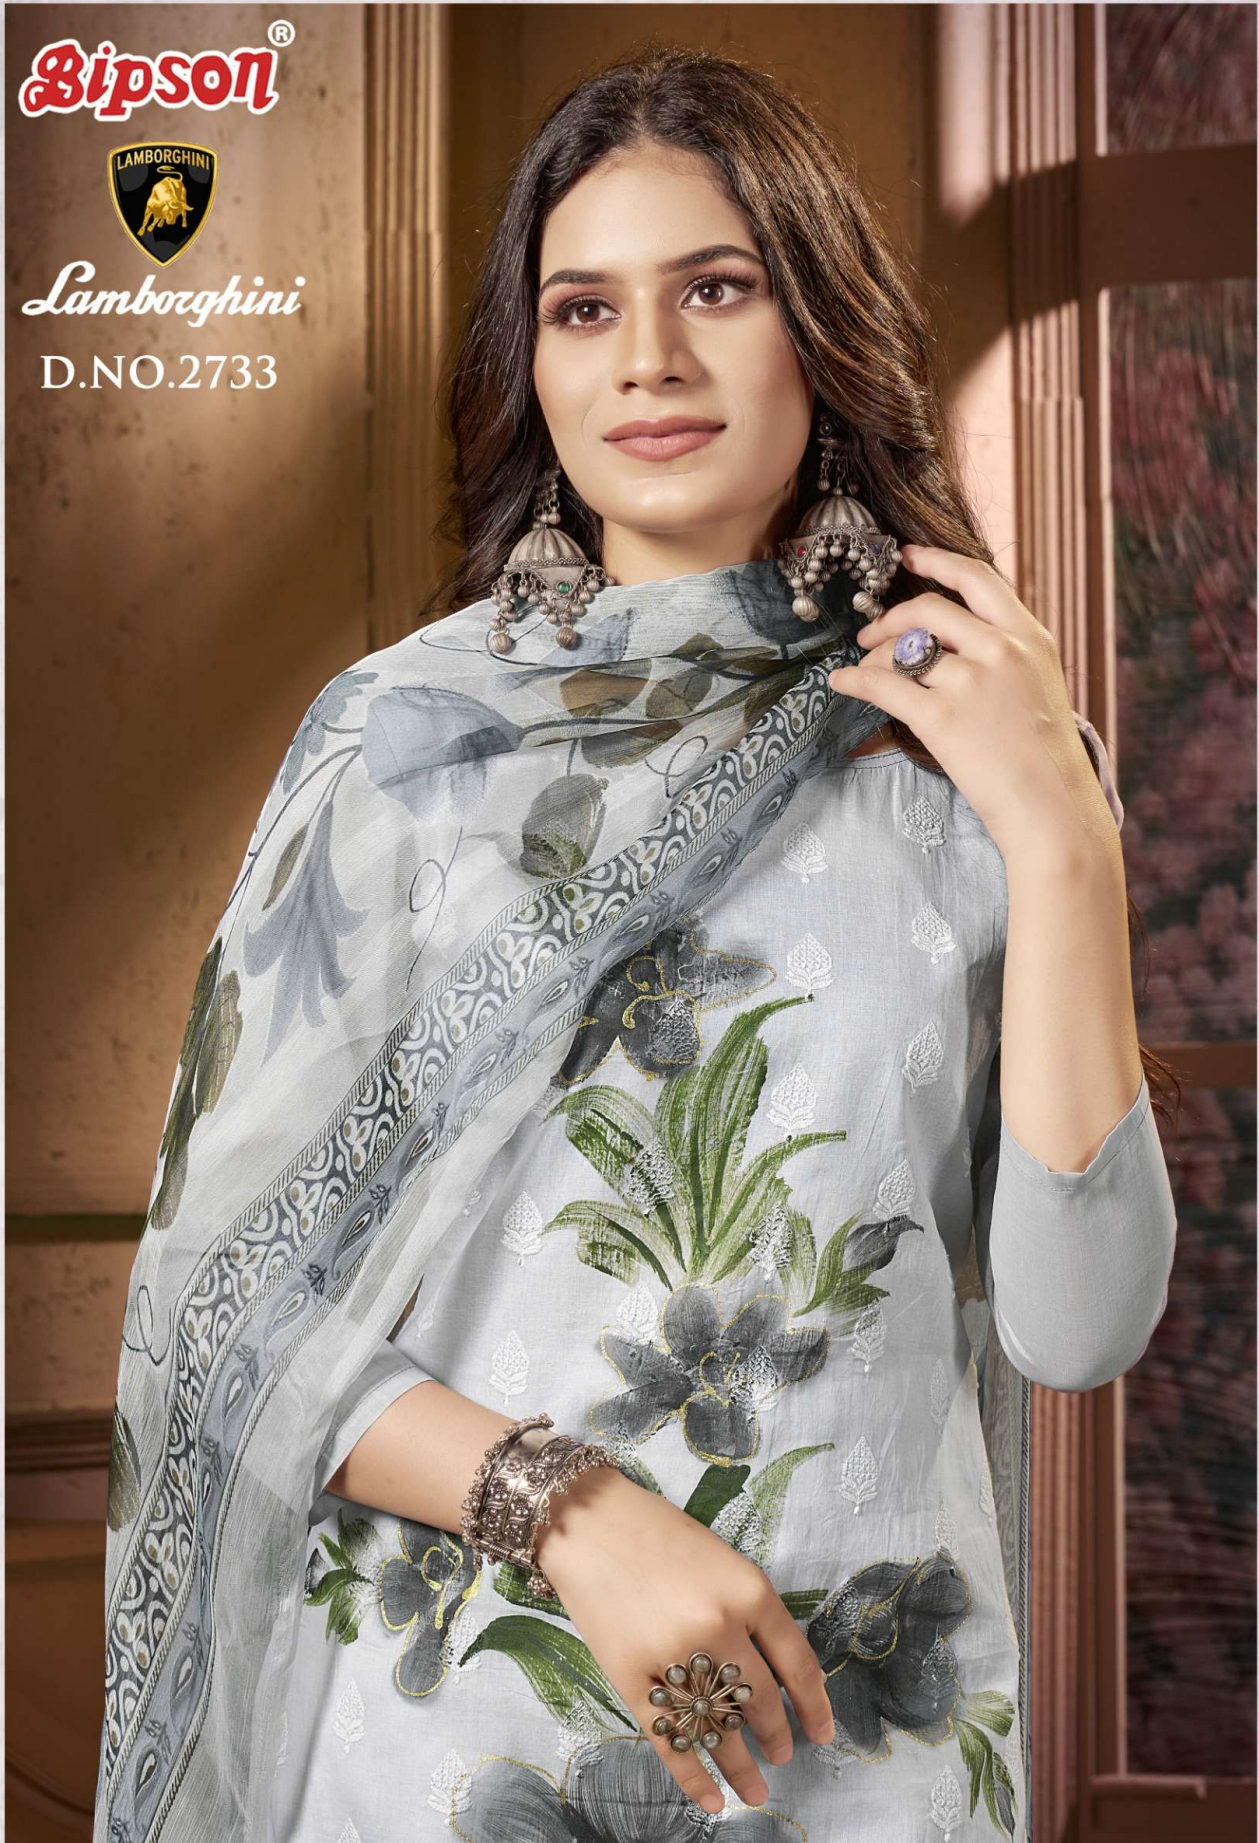

Bipson[®]

Lamborghini

D.NO.2733

Bipson[®]

Lamborghini

D.NO.2733

Gipson®

Lamborghini

TOP :- PURE COTTON ORGANDY
SCHIFFLI WITH HANDPRINT

INNER & BOTTOM :- PURE COTTON
SOLID DYED

DUPATTA :- PURE BEMBERG PRINT

D.NO.2733-B

Bipson[®]

Lamborghini

**TOP :- PURE COTTON ORGANDY
SCHIFFLI WITH HANDPRINT**

**INNER & BOTTOM :- PURE COTTON
SOLID DYED**

DUPATTA :- PURE BEMBERG PRINT

D.NO.2733-C

Gipson[®]

Lamborghini

TOP :- PURE COTTON ORGANDY
SCHIFFLI WITH HANDPRINT

INNER & BOTTOM :- PURE COTTON
SOLID DYED

DUPATTA :- PURE BEMBERG PRINT