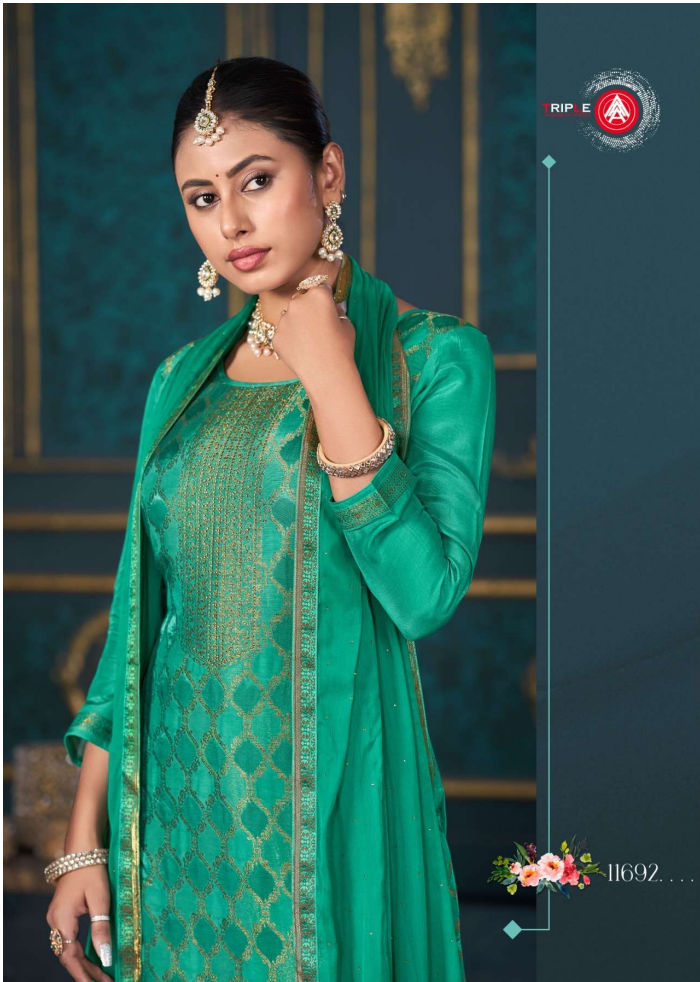

11693

11695

11696

... 11694 

11691

11692

11693

11694

11695

11696

- TOP - PURE MUSLIN DHAGA WEAVING JEQAURD
- BOTTOM - PURE
- DUPATTA - SEMI PURE EDITIONAL DIAMOND AND JEQAURD LESS
- DESIGNS - 06

CATALOGUE :- **PAYAL**
EDITION-4

RATE :- 999 /-

11691