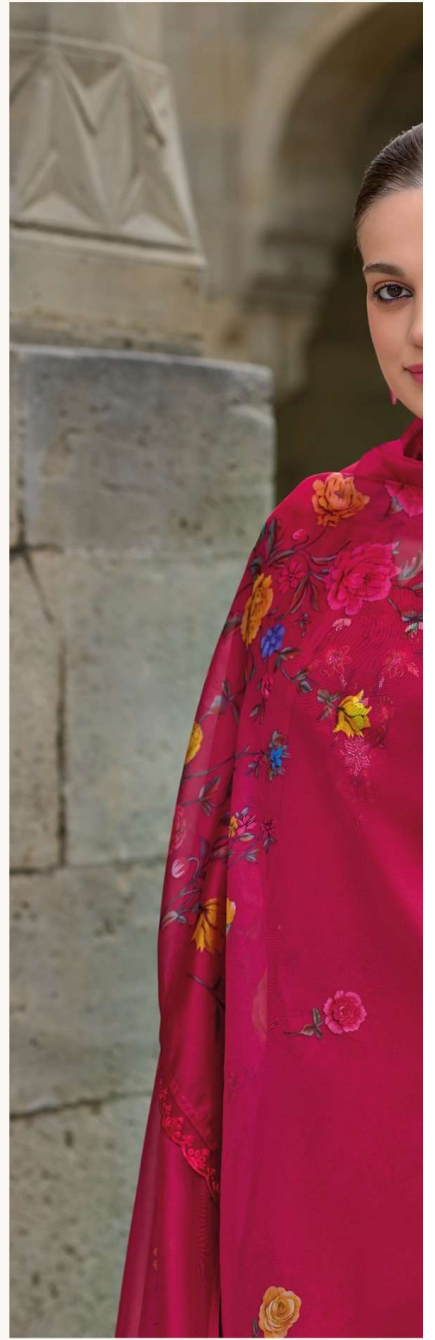

LILY & LALI®
GULS PRIDE
A PRODUCT OF Sirona GROUP