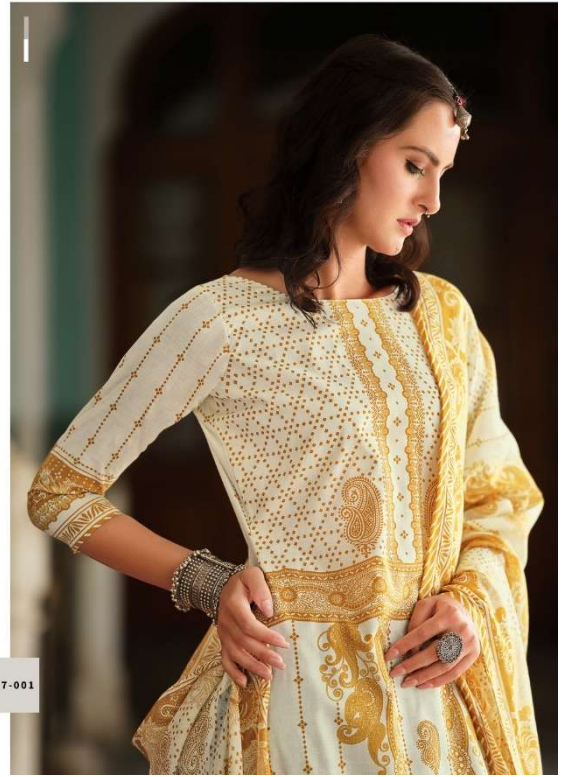

Zuffat®
DESIGNER

547-001