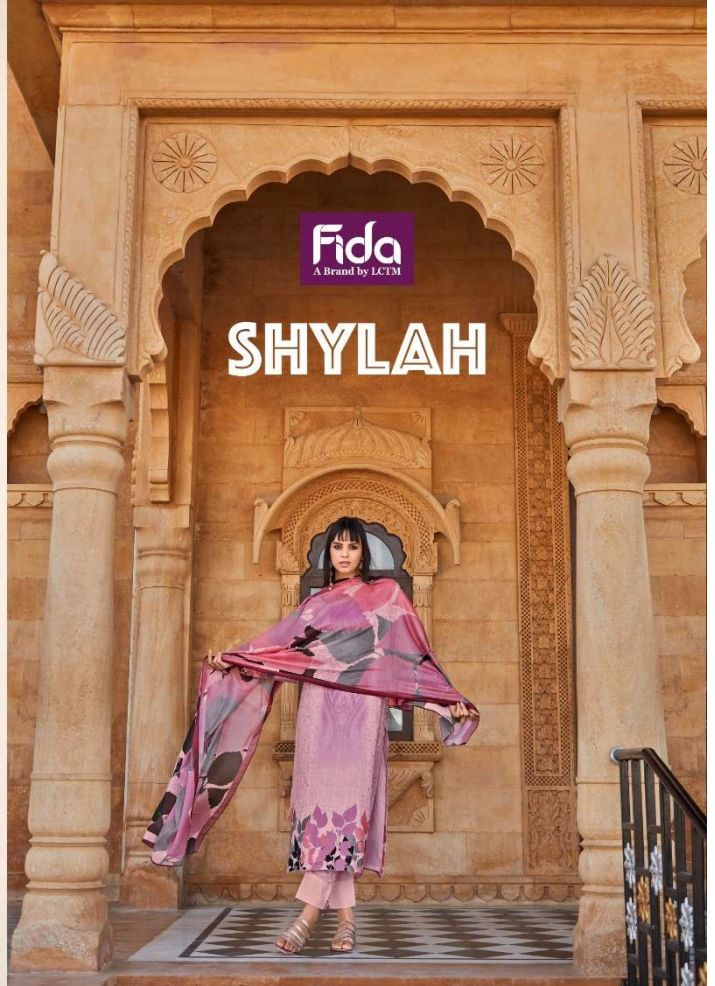

TOP : DIGITAL BLENDED VOILE COTTON
BOTTOM : 50S COTTON SOLID
DUPATTA : DIGITAL SOFT COTTON

Un-Stitched Division
SURAT

www.lctm.in | sales@lctm.in