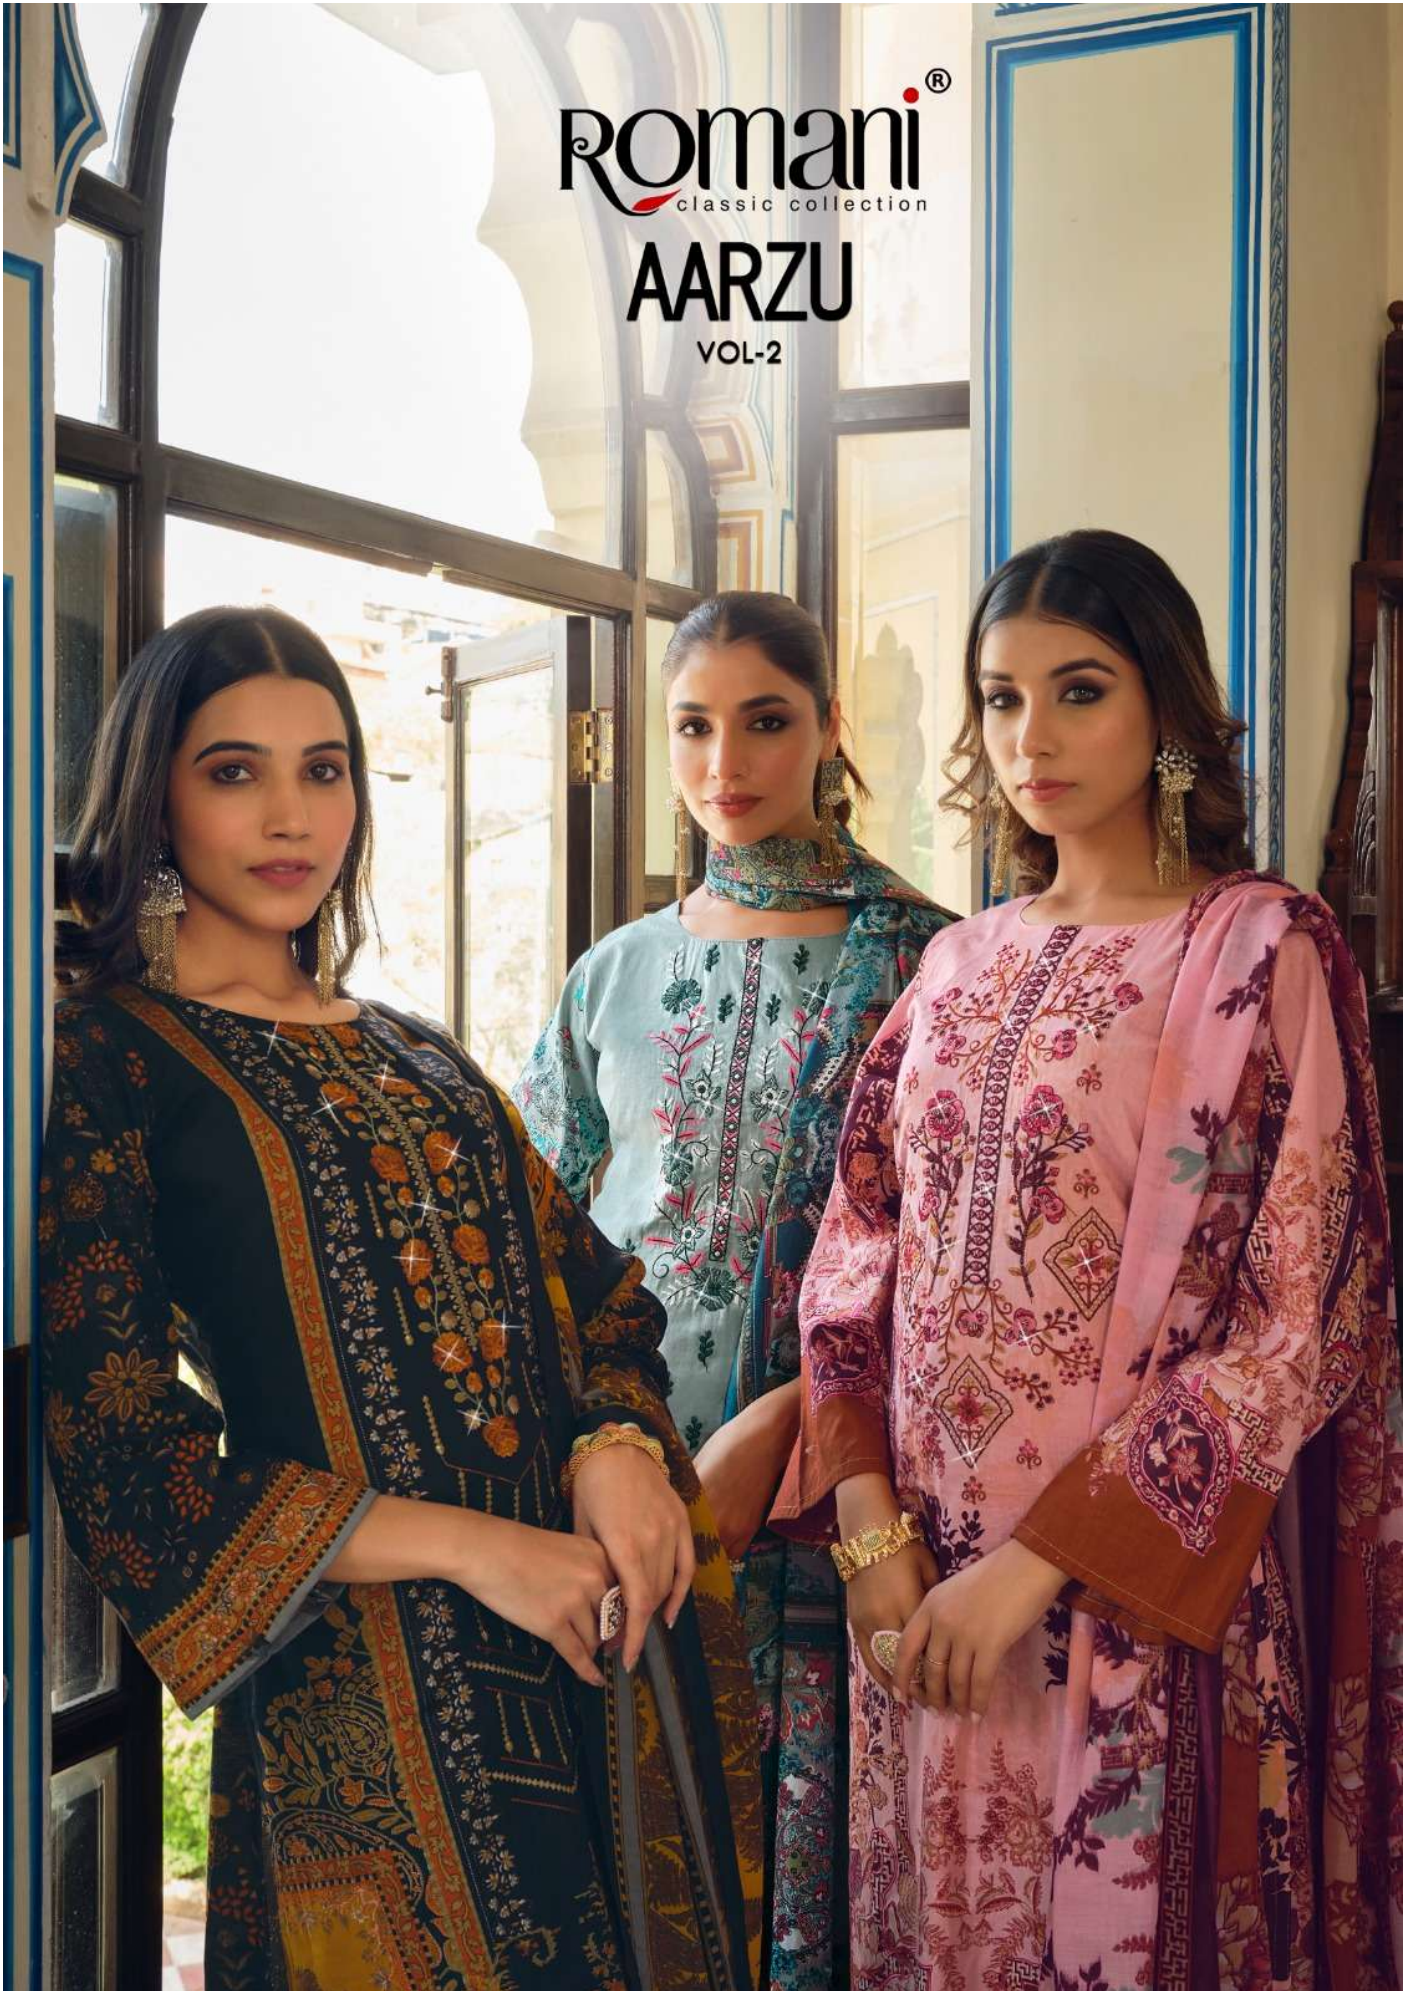

Romani®
classic collection

AARZU

VOL-2