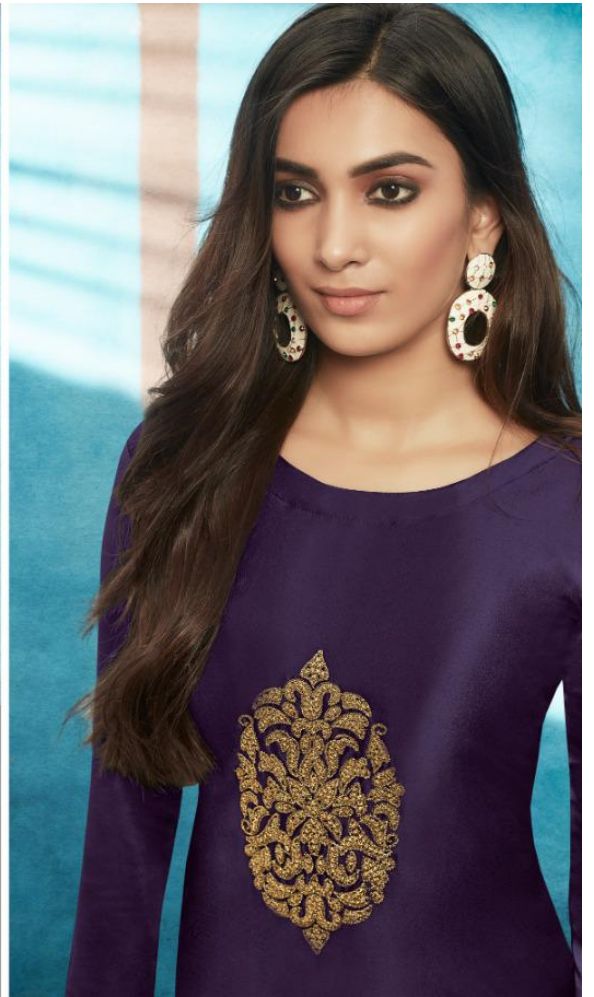

RANI TREND'Z™

Destiny

924

RANI TREND'Z™

930

RANI TREND'Z™

931

924

927

RANI TREND'Z™
Destiny
Exclusive Festive Collection

DESIGN NO.	TOP	BOTTOM Plazo-SHARARA	SIZE	PRICE
924TO 931	Rayon 14 Kg Modal Satin	Pure Zam Silk (Stich According Top Size)	L XL XXL	695

RANI TREND'Z™