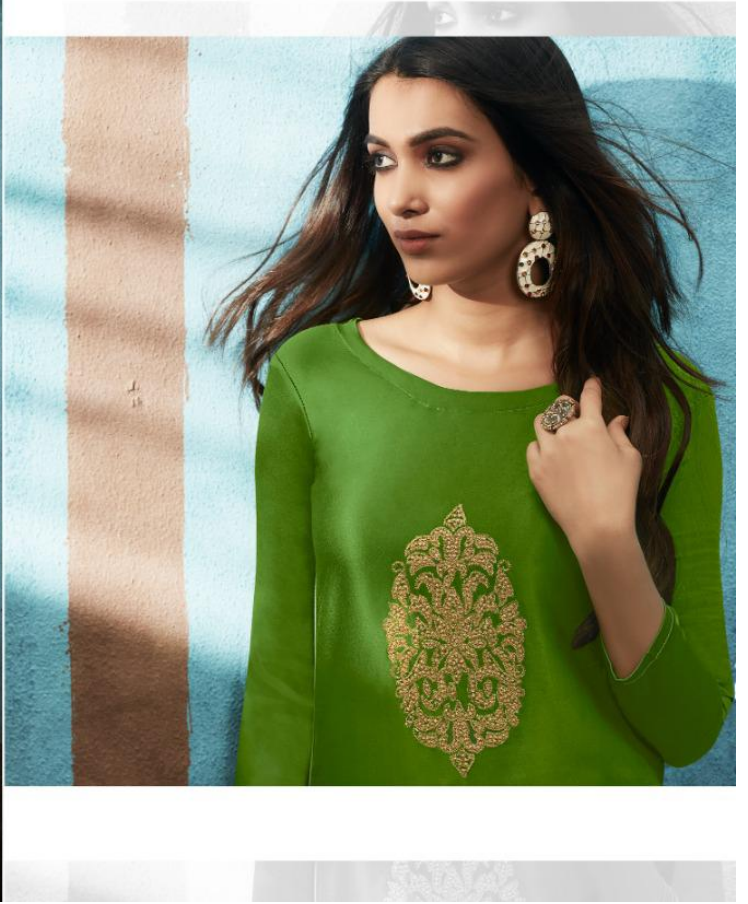

927

RANI TREND'Z™
Destiny
Exclusive Festive Collection

DESIGN NO.	TOP	BOTTOM Plazo-SHARARA	SIZE	PRICE
924TO 931	Rayon 14 Kg Modal Satin	Pure Zam Silk (Stich According Top Size)	L XL XXL	695

RANI TREND'Z™