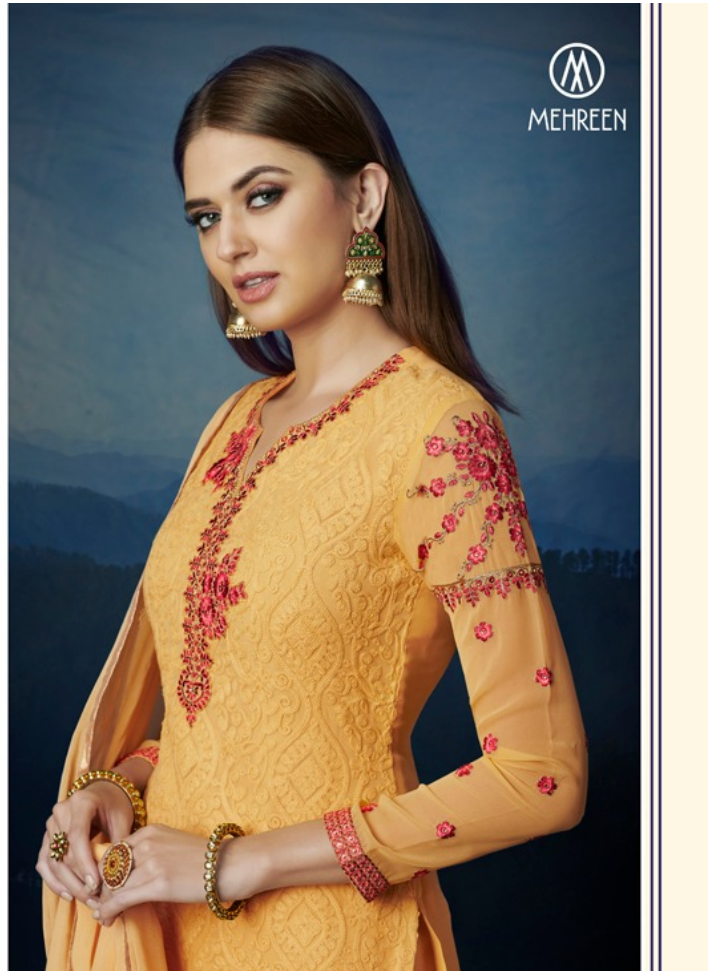

MEHREZ

ANTR

TOP - NAVY BLUE
GEORGETTE WITH
AARI WORK

INNER AND BOTTOM -
NAVY BLUE SANTOON
DUPATTA - CHIFFON

D. NO : 109

MEHREEN

TOP - COFFEE
GEORGETTE WITH
AARI WORK

INNER AND BOTTOM -
COFFEE SANTOON

DUPATTA - CHIFFON

D. NO : 113

MEHREEN

MEHREEN

TOP - FEROZI
GEORGETTE WITH
AARI WORK.

INNER AND BOTTOM -
FEROZI SANTOON

DUPATTA - CHIFFON

D. NO : 111

TOP - CHICKOO
GEORGETTE WITH
AARI WORK

INNER AND BOTTOM
CHICKOO SANTOON

DUPATTA - CHIFFON

D. NO : 115

MEHREEN