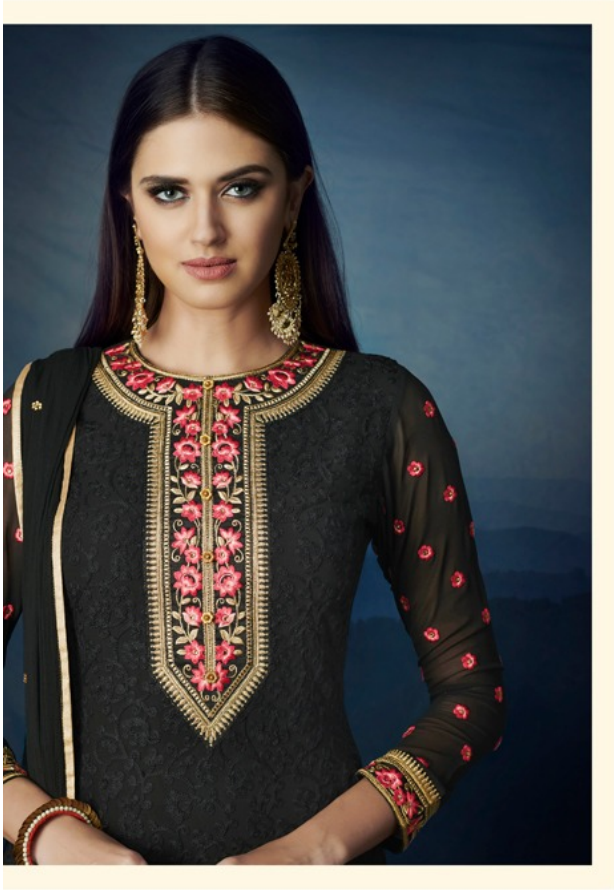

MEHREZ

ANTR

TOP - NAVY BLUE
GEORGETTE WITH
AARI WORK

INNER AND BOTTOM -
NAVY BLUE SANTOON
DUPATTA - CHIFFON

D. NO : 109

MEHREEN

TOP - COFFEE
GEORGETTE WITH
AARI WORK

INNER AND BOTTOM -
COFFEE SANTOON

DUPATTA - CHIFFON

D. NO : 113

MEHREEN

MEHREEN

TOP - FEROZI
GEORGETTE WITH
AARI WORK.

INNER AND BOTTOM -
FEROZI SANTOON

DUPATTA - CHIFFON

D. NO : 111