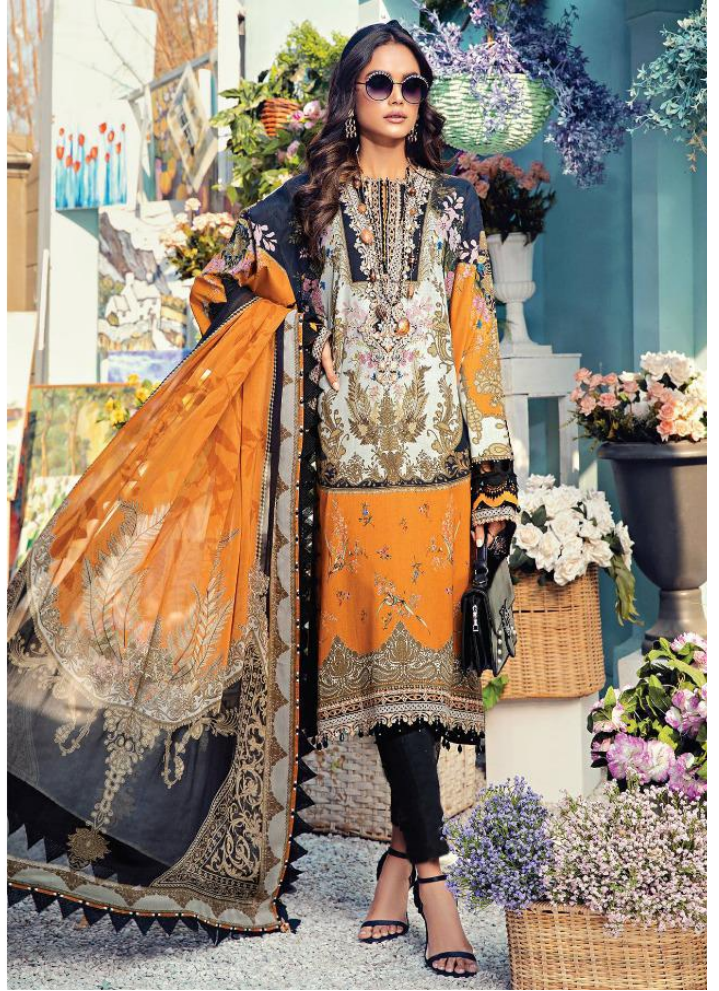

FAIR LADY
EXPORTS (I) PVT. LTD.

14003